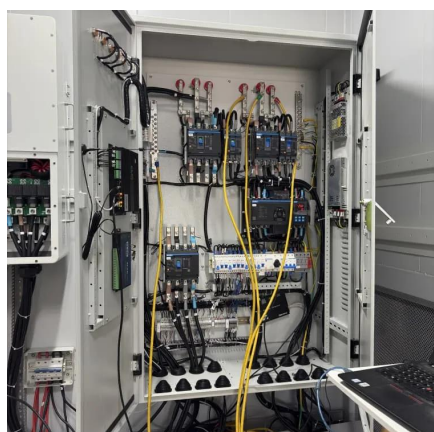

[Winch?](#)

Discover the essential guide on whether you need a circuit breaker for your winch. Explore detailed insights into winch capacity, usage, vehicle compatibility, and alternatives like ...

[Request Quote](#)

[HOW TO CHOOSE THE RIGHT CIRCUIT BREAKER FOR YOUR WINCH...](#)

We want to choose a circuit breaker that will allow full load current draw for a set period of time. The circuit breaker manufacturer will provide a chart similar to the one shown below.

[Request Quote](#)

Circuit Breakers , Harken

Each electric winch requires one circuit breaker. Harken offers four panel-mount, high-amperage circuit breakers. They are compact, waterproof, weather-resistant, and ignition-protected. ...

[Request Quote](#)