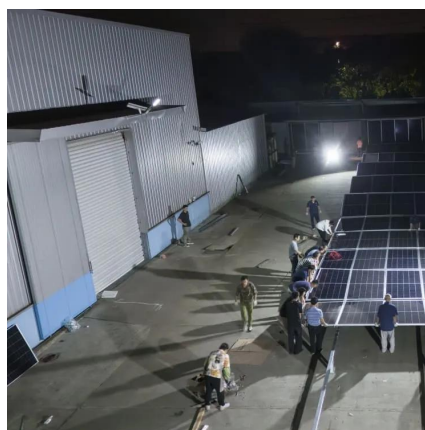

[Whole-Tailing vs. Wholesaling: What's the Difference?](#)

Are you familiar with whole-tailing? Not wholesaling--whole-tailing. It's an investment strategy that is rarely used. It's similar to wholesaling, but there's one key difference. Here I'll explain whole ...

[Request Quote](#)