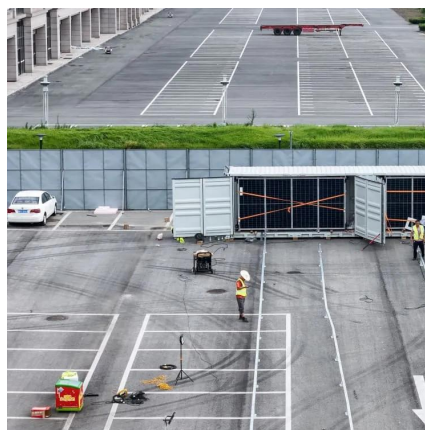

[250KW/500KWH](#)

ZECONEX provides favorable wholesale energy storage system prices, supports bulk purchasing and long-term cooperation agreements, and helps wholesalers and distributors to be ...

[Request Quote](#)

[Wholesale 250kW PCS for Energy Storage](#)

Looking for reliable wholesale 250kW PCS? Find top-rated suppliers with customizable options, high efficiency, and fast delivery. Click to explore verified manufacturers today.

[Request Quote](#)

[Energy storage system container 1MWh 250kw LifePo4 (LFP) ...](#)

Hypack energy storage system container uses standard battery modules, PCS modules, BMS, EMS and other systems to form standard containers to build large-scale grid-side energy ...

[Request Quote](#)