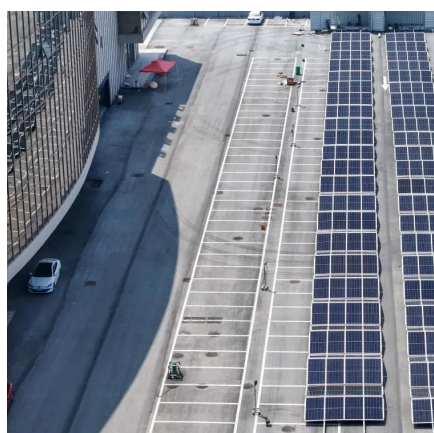

[Request Quote](#)

250kW On-Grid Energy Storage

Solution Modular Container ESS ...

As a standardized "energy package," each container provides 250kW/430kWh, and up to five units can be paralleled, enabling capacity expansion from 100-1000kW / 200-2000kWh. This ...