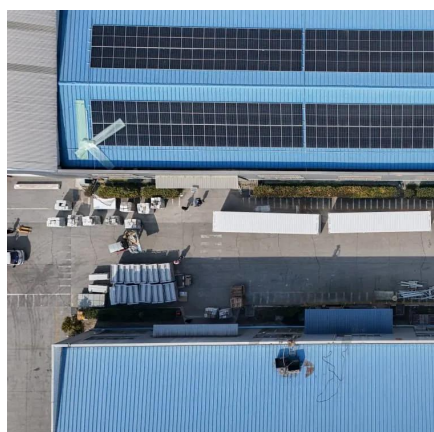

[BiggerPockets](#)

Use the BiggerPockets real estate wholesale calculator to determine exactly how much you should offer on a wholesale deal and how much you should sell for.

[Request Quote](#)

[20FT Container 250KW 803KWH Battery Energy Storage System](#)

Equipped with automatic fire detection and alarm systems, the 20FT Container 250kW 860kWh Battery Energy Storage System is the ultimate choice for secure, scalable, and efficient energy ...

[Request Quote](#)