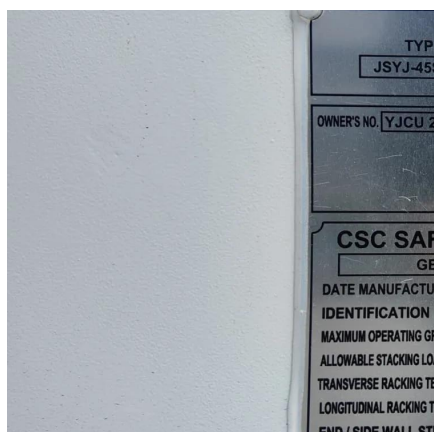

Industrial & Commercial Switchgear New Zealand , LECO Switchgear

Formed originally as Lynn Electrical in 1973, LECO Switchgear has become New Zealand's leading manufacturer and supplier of industrial & commercial switchgear and control panels to ...