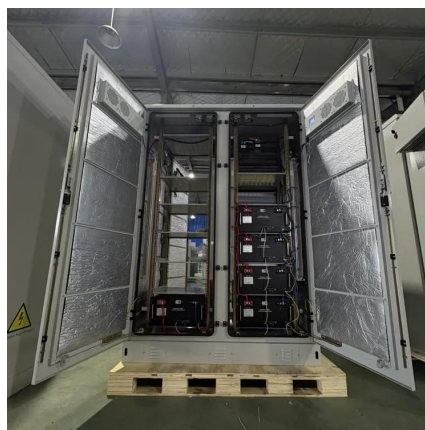

[Request Quote](#)

Clive Wilson

Clive Wilson Switchboards Ltd is a leading New Zealand manufacturer of industrial and commercial switchboards, specialising in main switchboards (MSBs), motor control centres ...

[Request Quote](#)