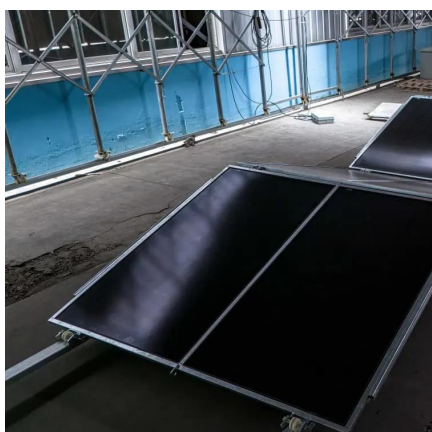

Powering Confidence: CooliEnergy Opens Warehouse in Kinshasa...

In a significant move to bolster its commitment to the Democratic Republic of Congo, CooliEnergy is proud to announce the grand opening of our new, strategically located ...

[Request Quote](#)