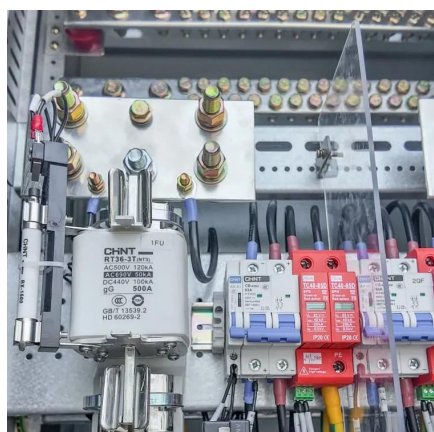

What is a Base Station Cabinet?

Learn what a base station cabinet is, how it works, components, benefits, and why outdoor telecom cabinets are crucial for reliable communication networks.

[Request Quote](#)