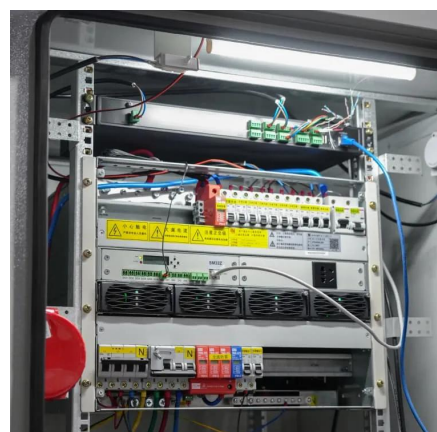

[Unlimited Data, Connected Device and Family Wireless Plans](#)

From family phone plans, to unlimited data plans for connected devices and hotspots, Verizon offers the best cell phone and internet plan for you.

[Request Quote](#)