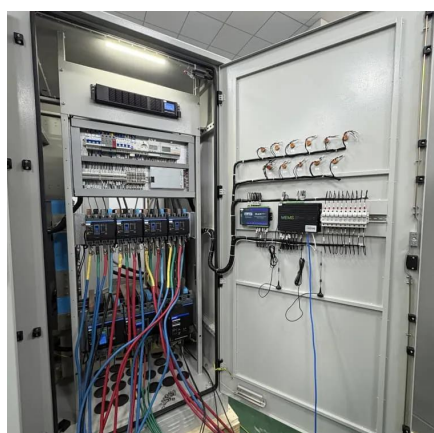

Energy Management