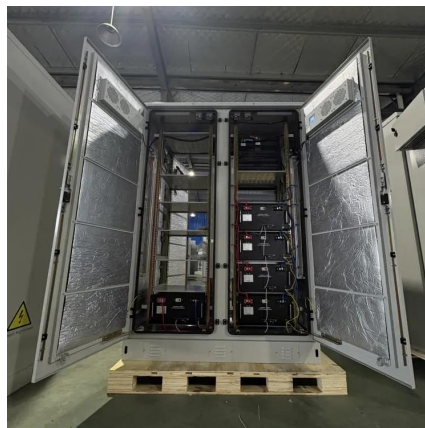

Prices, dimensions, weight, ...

Region: China Features: Half Cell (half cut) / High efficiency (high output) / Low Light Irradiance / Low PID / Monocrystalline / PERC / Severe Weather Resistant Panel Dimension: ...

[Request Quote](#)