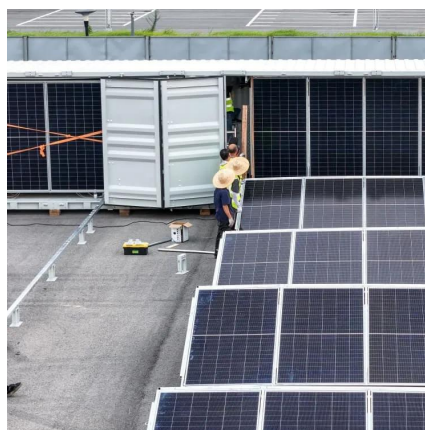

[M900 Outdoor DECT Base Station , Snom](#)

...

With the Snom M900 Outdoor Base, Snom introduces a professional and modern solution for multi-cell DECT technology in outdoor settings. This ...

[Request Quote](#)