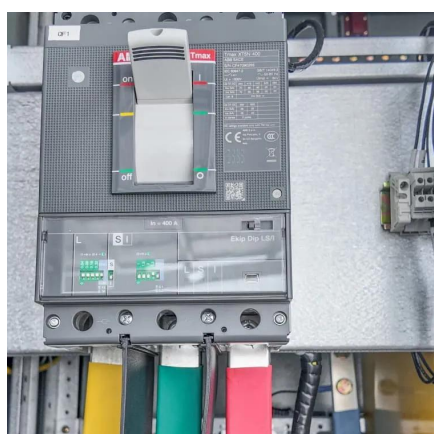

DOES , English meaning

DOES definition: 1. he/she/it form of do 2. he/she/it form of do 3. present simple of do, used with he/she/it. Learn more.

[Request Quote](#)

"Do" vs. "Does": How Do You Tell The Difference?

In this article, we'll explain the difference between do and does, cover when and how to use each form, and provide examples of how they're used in sentences.

[Request Quote](#)