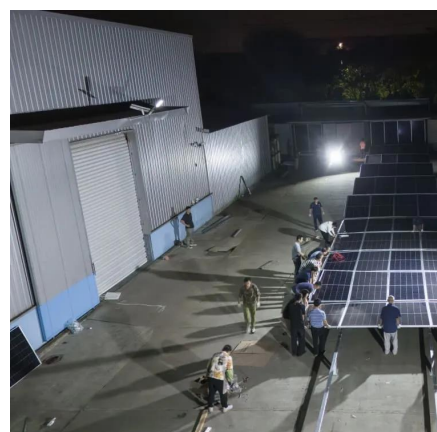

[BETE Telecom Cabinet, Telecom Cabinets Solution Provider](#)

BETE is a professional global operators and network service providers to provide outdoor communication base station temperature control solutions customized service providers.