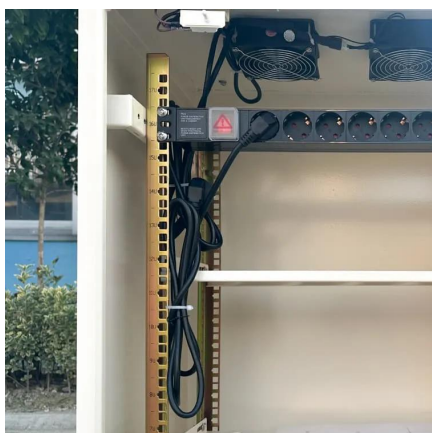

[Outdoor Communication Cabinets and](#)