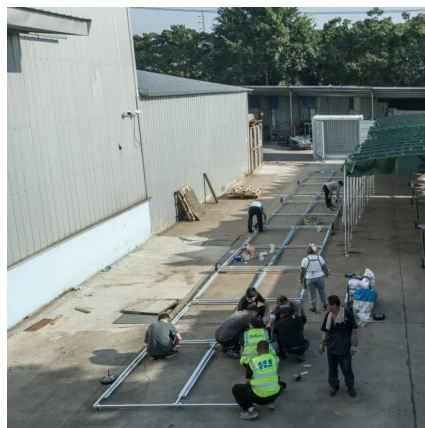

Outdoor Telecom Cabinet , Outdoor Telecom Enclosures , Cube ...

Explore Charles Industries' Outdoor Telecom Cabinets & Enclosures for secure, durable protection of telecom equipment in outdoor environments. Enquire now!

[Request Quote](#)