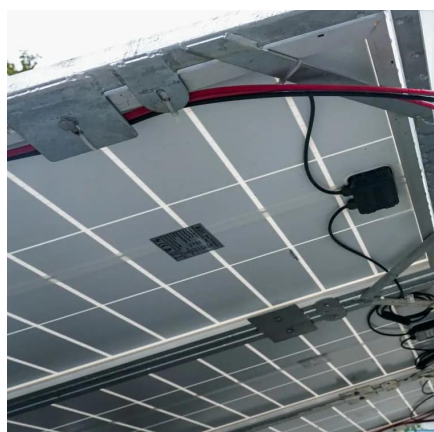

[for Smart ...](#)

Discover the HJ-SG-R01 series mobile outdoor base stations with intelligent energy management for reliable and flexible communication.

[Request Quote](#)

[GMRS Base Stations for Reliable Communication](#)

A GMRS base station is a fixed communication hub that operates on specific frequencies within the GMRS spectrum (462-467 MHz). These stations connect to GMRS-compatible handheld ...

[Request Quote](#)