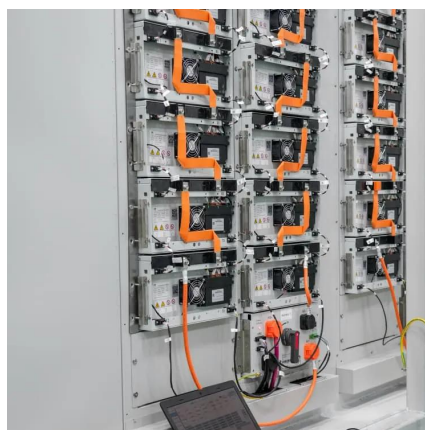

Sortir Autour , Toutes les activités et sorties autour de chez vous

Sortirautour vous propose toutes les sorties loisirs, animations, concerts, évènements culturels... autour de chez vous, dans votre région ou partout en France.

[Request Quote](#)

[Wyze Wireless Outdoor Surveillance](#)