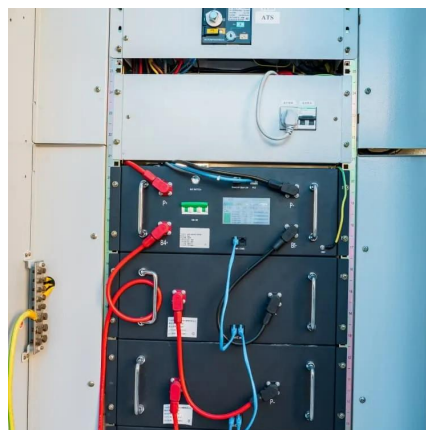

[renewed. Here's how](#)

Japan is reimagining water infrastructure with tech, transparency, and collaboration to boost resilience amid ageing systems and climate challenges.

[Request Quote](#)

Water

Water UMD(TM) is the most effective solution to secure pumps, fans and other motor loads. Did you know that we can secure your critical pumps which ...

[Request Quote](#)

[Food-water systems innovation in Asia and the Middle East](#)

Emerging economies incur a disproportionate impact on food-water systems yet are proving innovation can turn constraints into catalysts to meet demands.

[Request Quote](#)