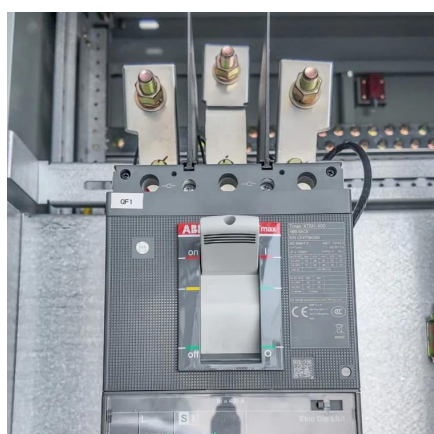

Water Futures: Mobilizing Multi-Stakeholder Action for Resilience

This report outlines key pathways to strengthen water resilience, through private sector and multi-stakeholder action, and secure the future of water for society and the global ...

[Request Quote](#)