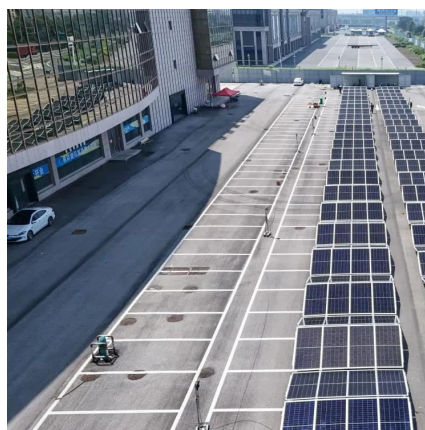

MINING POWER SYSTEM

Flexible and expandable power system with open ring network architecture. This power system design is recommended for a lithium extraction site using brine pumped from salt lakes (also ...

[Request Quote](#)