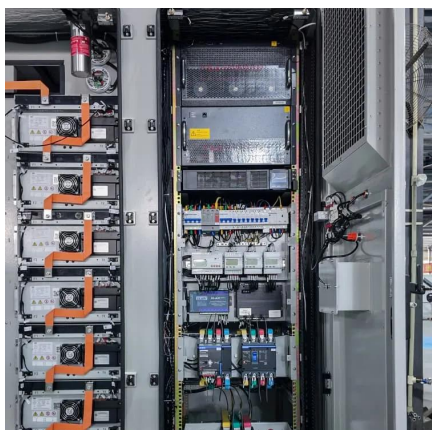

Field Ready NEMA Rated Enclosures , NEMA Rated 5G-LTE Outdoor

The 5G-LTE outdoor telecommunication cabinet was engineered with durability in mind and to safeguard sensitive electronic components in extreme environmental conditions.

[Request Quote](#)

Book flights with SWISS

Fly with SWISS to exciting destinations worldwide . Book your flight and enjoy first-class service and comfort.

[Request Quote](#)