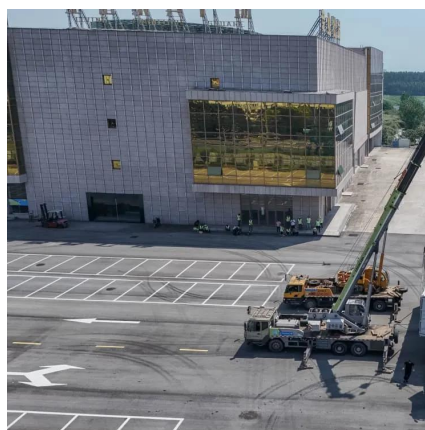

[Outdoor racks and cabinets for 5G base stations , IPROS GMS](#)

We would like to introduce our "Outdoor Racks and Cabinets" designed for 5G base stations. We conduct environmental tests that replicate various stresses found in natural environments to ...

[Request Quote](#)