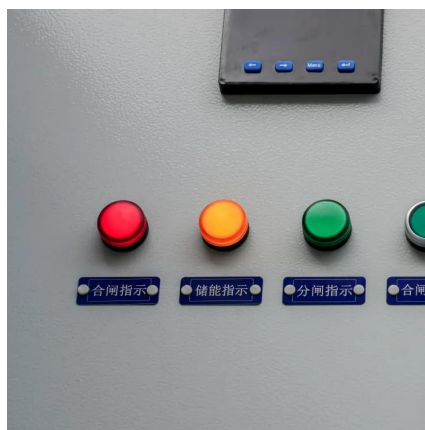

worksheet function

Is there an Excel formula to identify special characters in a cell? Ask Question Asked 12 years, 2 months ago Modified 8 years, 2 months ago

[Request Quote](#)

How to enter accented characters