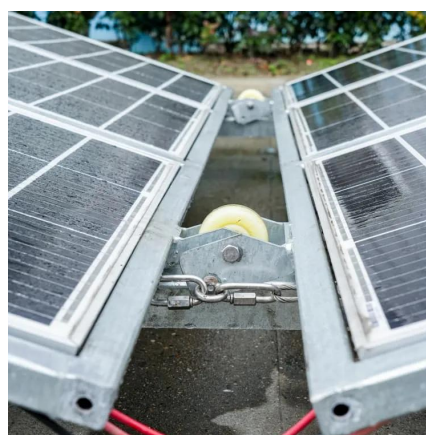

Best Carbon Brushes for Generators: Top Replacements for Reliable Power

Finding the right carbon brush replacements can extend your generator's life and maintain smooth performance. This guide reviews five top options that fit a range of Honda, ...

[Request Quote](#)