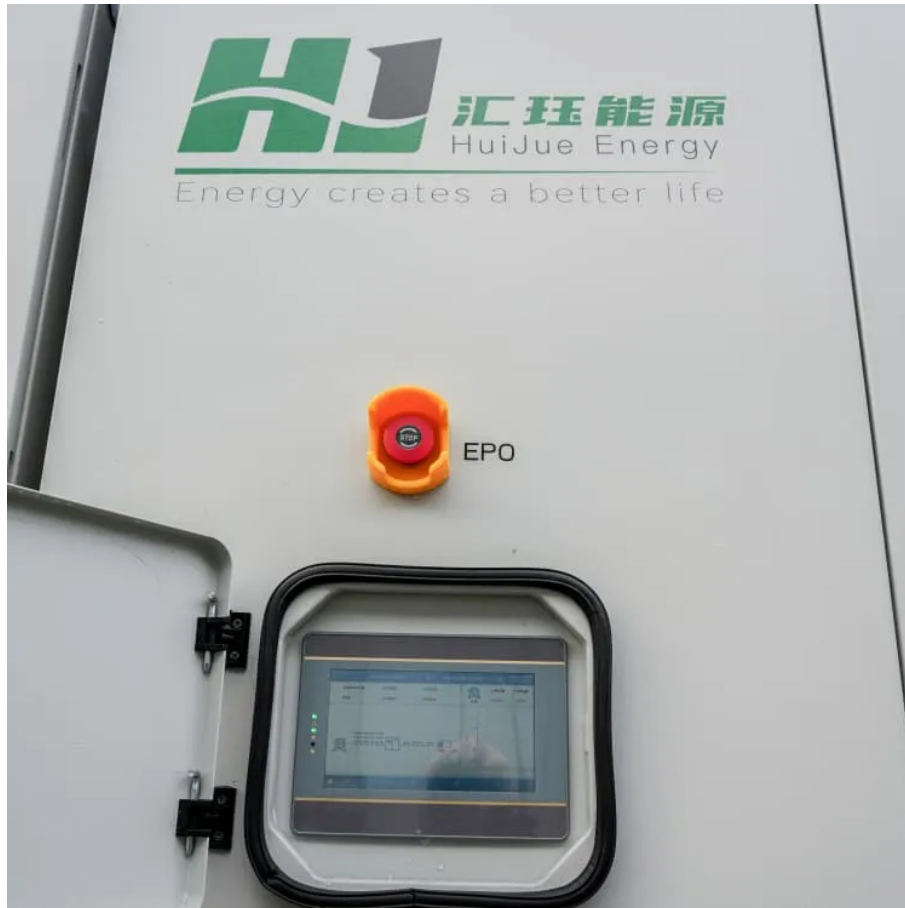

Solar power station generator carbon brush