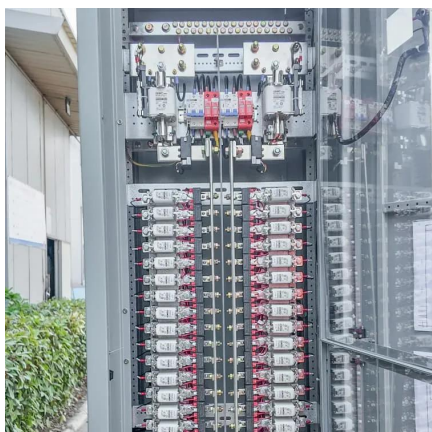

Junction Box for Solar Panel: Definition, How it Works, and ...

Using a junction box for a photovoltaic system ensures the safe and efficient transfer of electricity generated by the solar panels to the rest of the system. The working ...

[Request Quote](#)

[Solar Panel Junction Box (important explanation)](#)

What is a Solar Panel Junction Box? A solar panel junction box is a crucial component of a solar panel system. It connects electrical ...

[Request Quote](#)