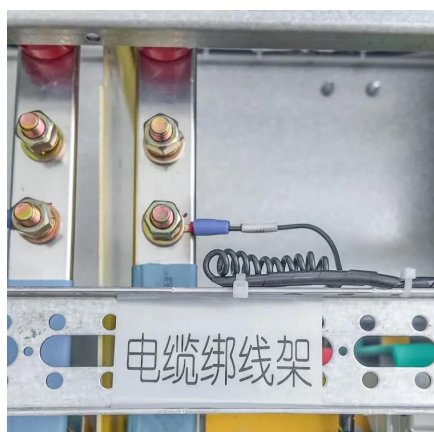

[Parking Lot Lights Gefolly SL-6000W 600000LM](#)

?Ultra-Wide-Angle Lighting? -- The upgraded solar parking lot light adopts a three-way panel ultra-wide-angle lighting design, which can provide wider lighting and brighter light than ...

[Request Quote](#)