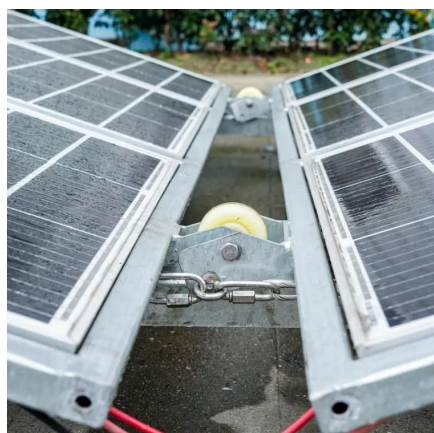

Solar Lights Outdoor Waterproof,