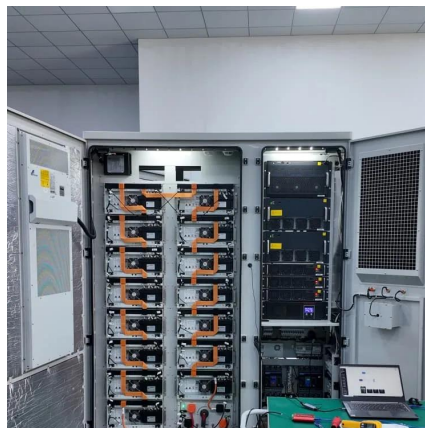

[Ceiling Light](#)

Light up any space with this 200W High-Power Solar Ceiling Light, perfect for both indoor and outdoor use. Designed with powerful LEDs, remote control, and dimmable settings, it ensures ...

[Request Quote](#)

[How much does a 200w solar indoor light cost , NenPower](#)

The cost of a 200W solar indoor light typically ranges between $150 to $300, depending on various factors such as brand, features, and installation requirements.

[Request Quote](#)

[The 9 Best Indoor Solar Lights [January 2026 Review]](#)

Finding the best indoor solar lights is no easy task. There are thousands of different options on the market, all claiming to be "the best." ...

[Request Quote](#)