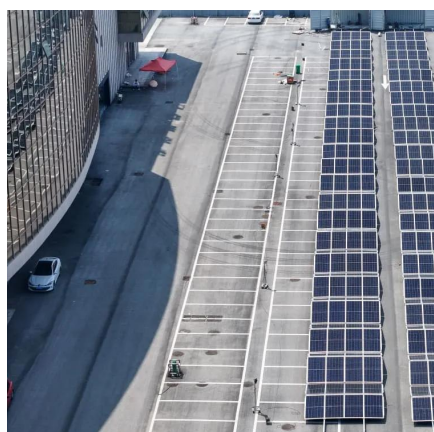

[Massive ...](#)

High power 200 Watt LED Solar Flood Light has a built in photoelectric sensor. Fixture equipped with auto on/off dusk to dawn. Easy to install. ...

[Request Quote](#)

Solar light indoor 200w

Solar light indoor 200w are a modern solution for illuminating streets, pathways, and public spaces using solar energy. These innovative lighting systems harness sunlight through ...

[Request Quote](#)

[Solar Light 200W High-Power Solar LED Ceiling Light](#)

Light up any space with this 200W High-Power Solar Ceiling Light, perfect for both indoor and outdoor use. Designed with powerful LEDs, remote control, and dimmable settings, it ensures ...

[Request Quote](#)