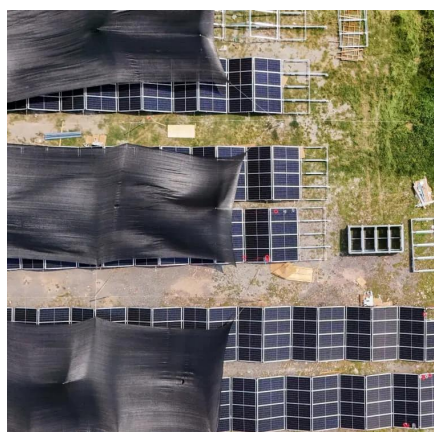

[Request Quote](#)

[20-foot container energy storage system- Golen Power ...](#)

The products are widely used in household distributed energy storage, industrial and commercial energy storage, flexible transformer area interconnection, photovoltaic storage and diesel ...

[Request Quote](#)