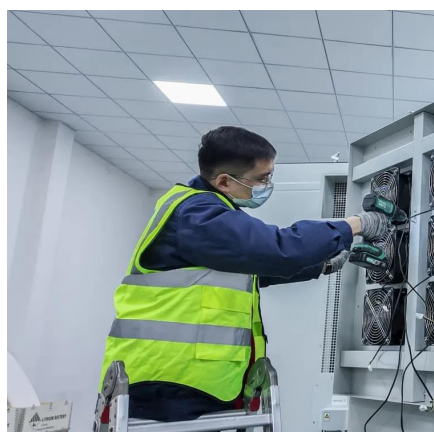

[Pre-engineered Container Power Storage, Sano Energy](#)

It is equipped with PCS, batteries, inverters, transformer, controller, breakers, HVAC, UPS, fire cabinet, emergency stop, wiring, and other necessary equipment to store and distribute power ...

[Request Quote](#)