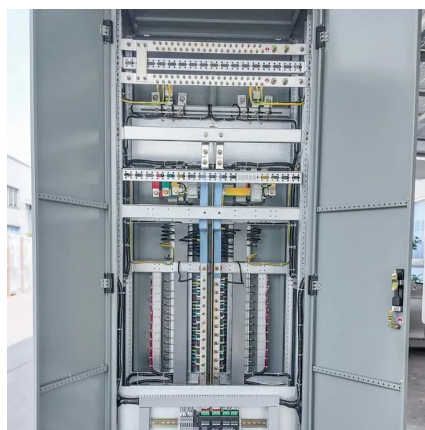

[Turn a service on or off for Google Workspace users](#)

Turn a service on or off for some users, you have these options: By department (common) --Add users to an organizational unit to control access by department. For details, go to Option 1: ...

[Request Quote](#)