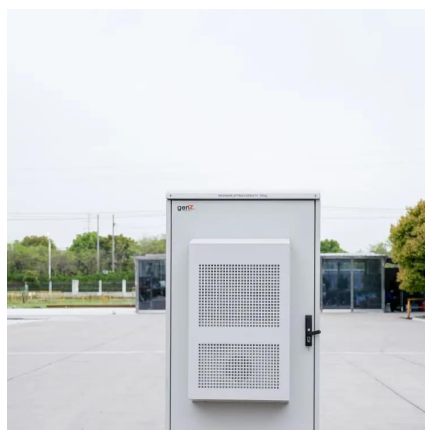

The LunaVault: Transform a 20-ft shipping container into a high

This ambitious endeavor transforms a standard 20-foot shipping container into a high-capacity, modular, and off-grid power system capable of supporting diverse energy needs.