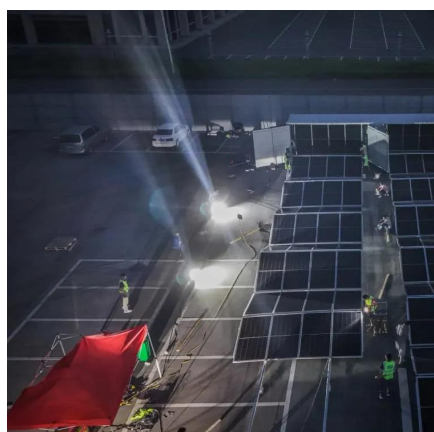

[Request Quote](#)

Samoa District Connectivity Project

Bluewave deployed satellite infrastructure to 51 district sites in Samoa, that had little to no reliable connectivity and/ or redundancy for ...

[Request Quote](#)