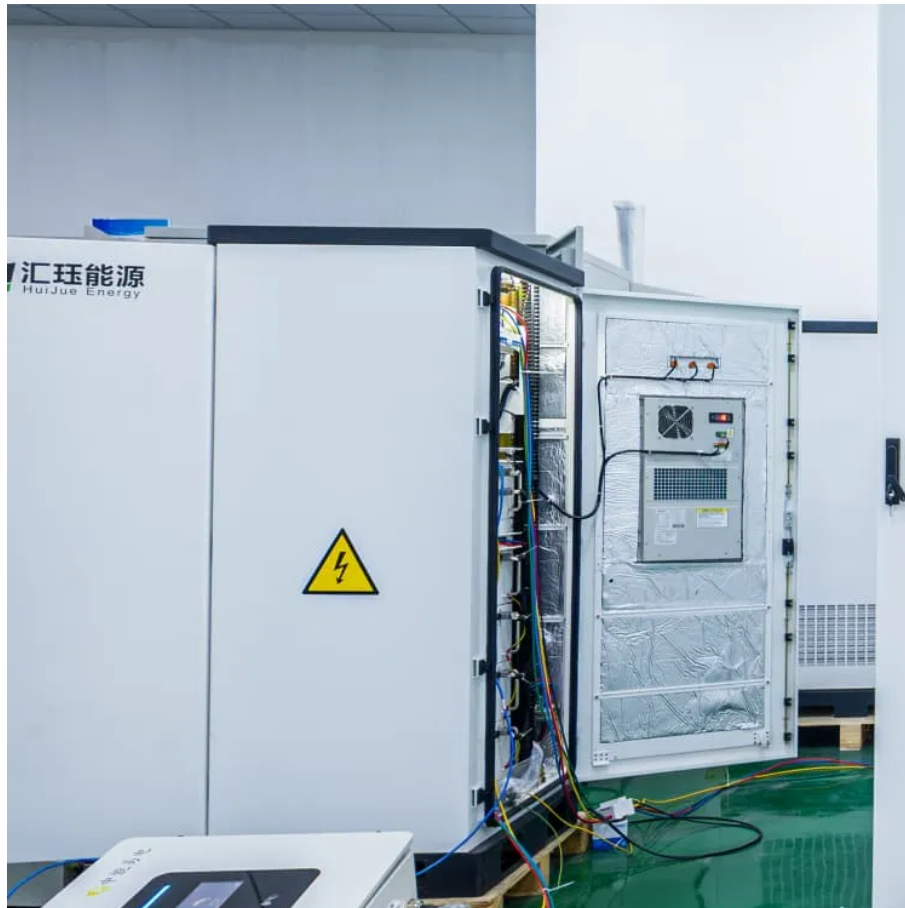

Royu circuit breaker factory in Brasilia

Royu circuit breaker factory in Brasilia

Royu - Niolin Industrial Supply

Niolin Industrial Supply ROYU Black Breaker with Enclosure & Outlet In stock From PHP270.00