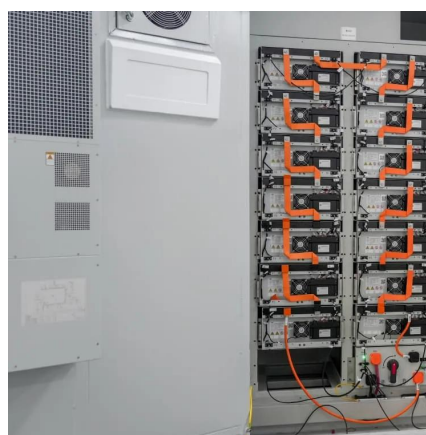

4000 WATTS INVERTER GENERATORS

Get free shipping on qualified 4000 watts Inverter Generators products or Buy Online Pick Up in Store today in the Outdoors Department.

[Request Quote](#)

[Krieger 4000-Watt Power Inverter KR4000](#)

Krieger 4000-Watt 12-Volt power inverter with four 110-Volt AC outlets, installation kit included. Automotive back up power supply for refrigerators, microwaves, chainsaws, vacuums, ...