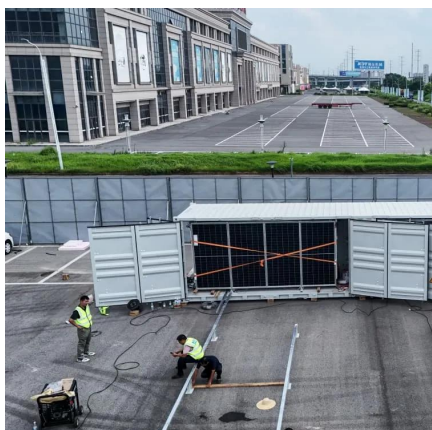

4000 WATTS INVERTER GENERATORS

Get free shipping on qualified 4000 watts Inverter Generators products or Buy Online Pick Up in Store today in the Outdoors Department.

[Request Quote](#)

[Krieger 4000-Watt Power Inverter KR4000](#)

Krieger 4000-Watt 12-Volt power inverter with four 110-Volt AC outlets, installation kit included. Automotive back up power supply for refrigerators, microwaves, chainsaws, vacuums, ...