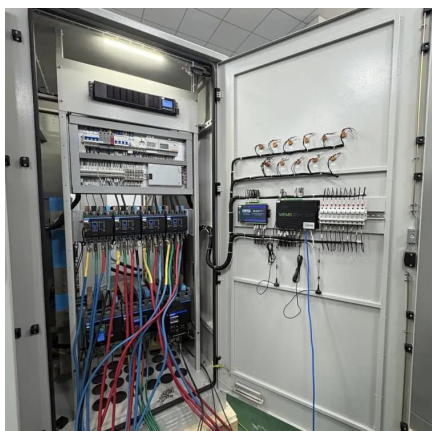

Prague communication operator base station maintenance

Prague communication operator base station maintenance

Aircraft Maintenance , Aeropartner

Aeropartner is certified to offer line and base maintenance for Citation 510 and 525 series based at Prague International Airport (PRG)