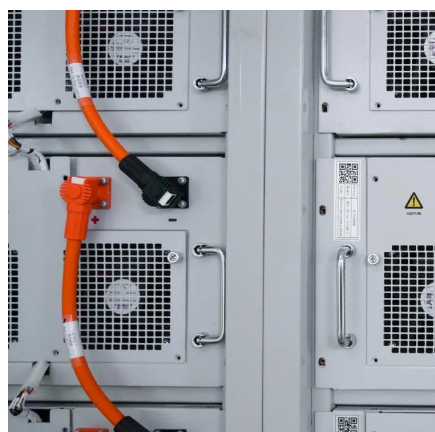

[Adapter for Portable ...](#)

Designed to work seamlessly with your favorite 18V lithium batteries, this modern device transforms your standard battery into a multi-functional power supply with advanced charging ...

[Request Quote](#)

[How to Choose The Best Dual Battery Setup](#)

A dual battery setup can provide a reliable way to meet your power needs while camping and overlanding. Learn how to select the right dual battery system for your next off ...

[Request Quote](#)

Instant Off-Grid(TM) Shipping Containers with Solar and Batteries

...

Our 20 and 40 foot shipping containers are outfitted with roof mounted solar power on the outside, and on the inside, a rugged inverter with power ready battery bank.

[Request Quote](#)