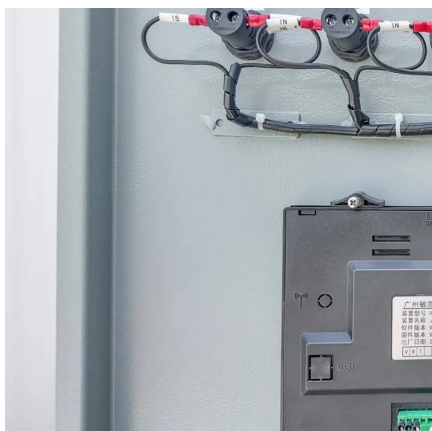

Power supply for mobile base station room

[Desktop Power Supply and Cabinet for Rugged Mobile Radios](#)

Power your mobile radio from any standard wall outlet or 12V supply with this high-efficiency AC/DC compatible desktop base station cabinet. Ideal for home offices, garages, base camp, ...

[Request Quote](#)