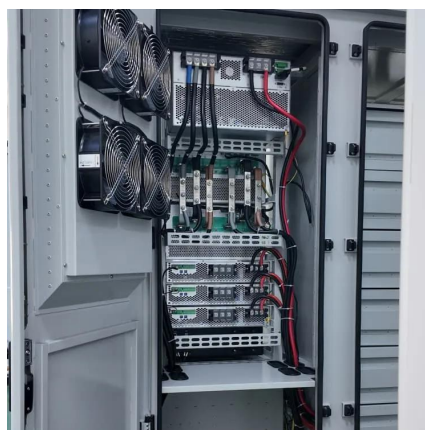

Land Mobile Radio DC Power Supplies in 12 and 24VDC Output ...

ReliabilityPerformanceDependabilityFlexibilityLand Mobile Radio CoversCombine your radio with a reliable Comms Series Power Supply and custom-fitted cover to create an attractive space-saving base station. Use THISreference tool to find your radio, then order the matching desktop power supply and radio cover.See more on heliosps Images of Power Supply for Mobile Base Station RoomBase Station Power SupplyBase Radio Power SupplyMotorola Base Station Power SupplyPower Supply Radio RigTelecom Power