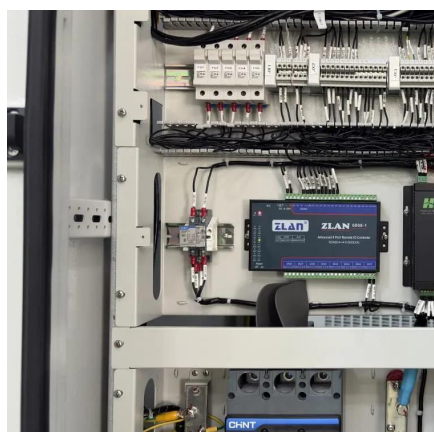

Bærbare ladere og power stationer

Vil du have muligheden for at lade dine elektroniske enheder på farten? Heldigvis er det let med vores udvalg af bærbare ladere og power stationer.

[Request Quote](#)