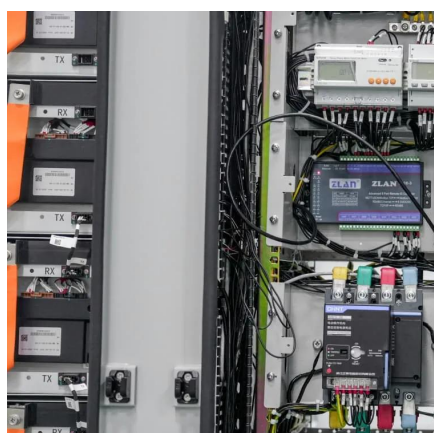

[Enphase Energy Launches the IQ PowerPack 1500 in the United](#)

This latest addition to the Enphase suite of products is a 1,500 Wh smart, go-anywhere portable energy system that can power most small appliances in the home, at work, ...

[Request Quote](#)

Enphase IQ PowerPack 1500 Portable