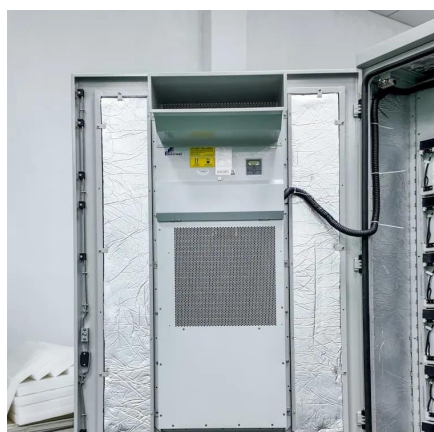

[Power_11SankoPower Solar System ...](#)

1500W Portable power station, urgent solar generator portable power station energy storage, this portable power station K1500 has a large battery capacity of 1210Wh. It is designed for a ...

[Request Quote](#)

[Enphase IQ PowerPack 1500: A Premium Portable Power](#)

"A smart, go-anywhere energy system to power your essentials at home, work, or play. The IQ PowerPack 1500 is your rugged, weatherproof companion during power outages ...

[Request Quote](#)

[IQ PowerPack 1500 portable energy system , Enphase](#)

With 1,500 Wh of battery capacity and proven microinverter technology inside, it delivers resilient, reliable power--tested to perform in the harshest conditions. Harness and store the sun's ...

[Request Quote](#)