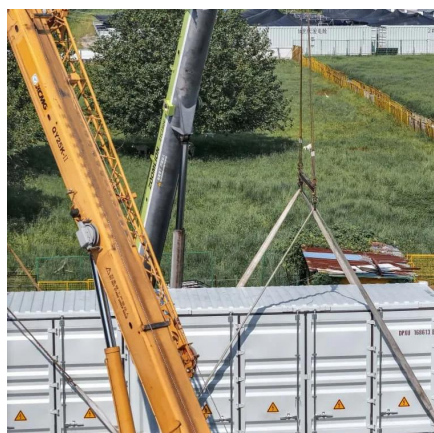

.N/A 30 Amp Outdoor Generator Inlet