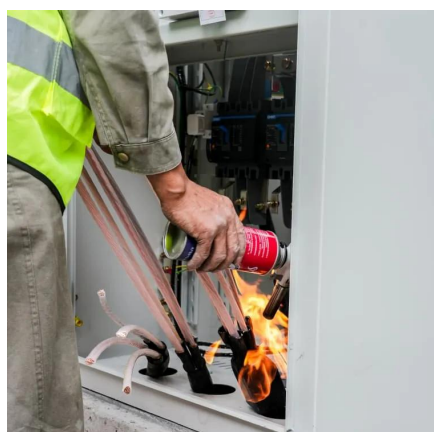

Box, 3-Prong Locking Plug

The box is designed for outdoor installation where the generator runs, keeping carbon fumes away from home. It has 4 pre - drilled holes for easy installation, and the cord can be plugged ...

[Request Quote](#)

OSH , Outdoor Supply Hardware

Visit our nurseries for locally grown plants picked for our region. Enjoy alfresco evenings with fire pits, patio heaters, outdoor lighting & decor. Amp up mealtime with grills and BBQ accessories ...

[Request Quote](#)

Best Portable Power Station for Farmers Markets , EcoFlow AU

Power your farmers market booth with quiet, clean portable power stations. Complete guide to sizing battery power for outdoor vendors and markets.

[Request Quote](#)