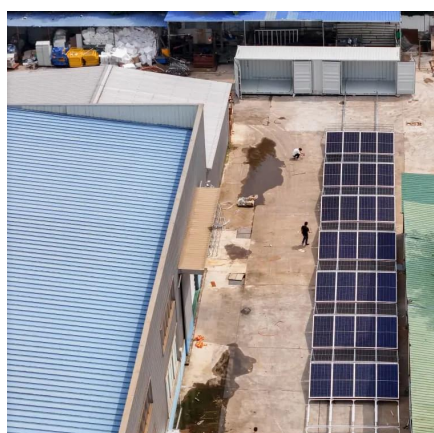

[Mobile Substations: A Comprehensive](#)