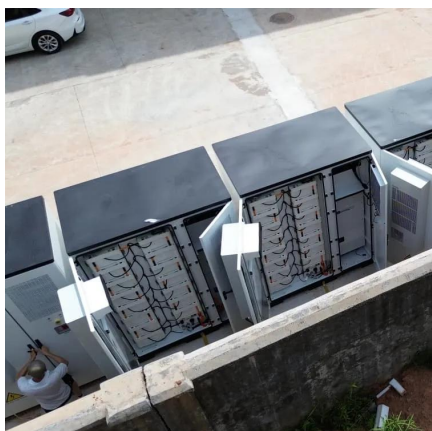

Outdoor mobile power supply connected to the distribution box

Spider Boxes , Temporary Power , Hubbell Wiring Device-Kellems

Discover Hubbell Wiring Device-Kellems' spider boxes for reliable, versatile temporary power in harsh environments. Ideal for construction sites and outdoor events.

[Request Quote](#)

[Portable Power Distribution Units & Boxes, LEX Products](#)

Lex Products offers a full range of portable power distribution boxes and units, specifically engineered for indoor and outdoor use for the entertainment, industrial and military industries.

[Request Quote](#)