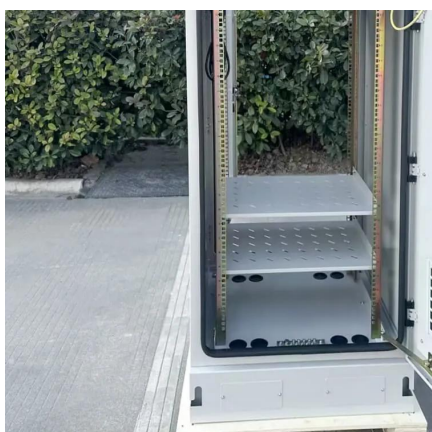

[Outdoor cabinet type energy storage system](#)

As a leading energy storage system supplier, Megarevo offers compact, integrated cabinet BESS designed for small C& I, hospitals, conferences, and weak power grid areas.

[Request Quote](#)