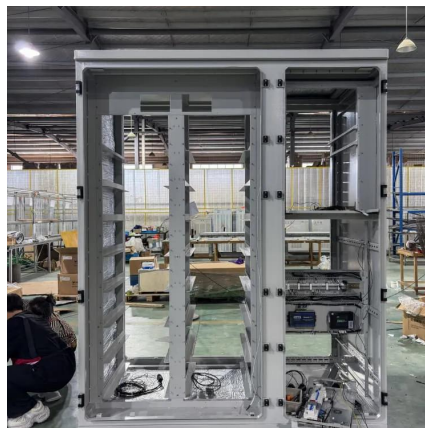

Cabinet, Base Station Energy ...

What is an Outdoor Photovoltaic Energy Cabinet for base stations? An Outdoor Photovoltaic Energy Cabinet is a fully integrated, weatherproof power solution combining solar generation, ...

[Request Quote](#)

All-in-One Energy Storage Cabinet & BESS Cabinets , Modular, ...

Featuring lithium-ion batteries, integrated thermal management, and smart BMS technology, these cabinets are perfect for grid-tied, off-grid, and microgrid applications. Explore reliable, ...

[Request Quote](#)

Commercial and Industrial Energy Storage Cabinet BESS , Anern

Details of 100KW 215KWH Outdoor Cabinet Commercial and Industrial Energy Storage System All-in-One Design: Compact, pre-assembled solution for easy deployment and reduced ...

[Request Quote](#)