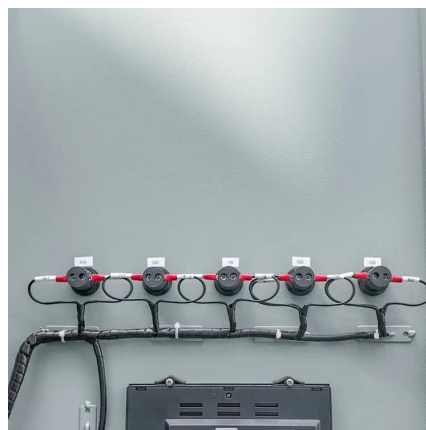

[Liquid Cooling Outdoor Energy Storage Cabinet](#)

HyperCube is a liquid-cooling outdoor cabinet suitable for energy storage. It features high safety, a long lifespan, high efficiency, stability, scalability, ...

[Request Quote](#)