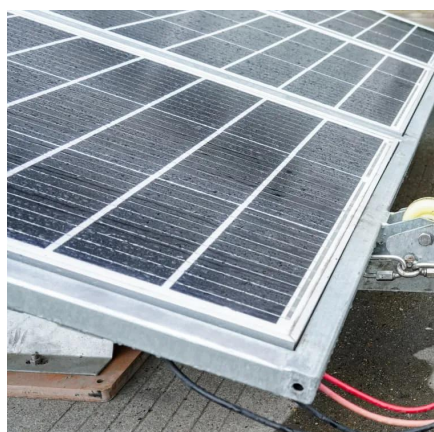

[100W 12V IP68 ...](#)

Find many great new & used options and get the best deals for Union UP100S12W Waterproof LED Driver 100W 12V IP68 Outdoor Power Supply at the best online prices at eBay!

[Request Quote](#)

Network Communication

This includes outdoor integrated power systems, AC/DC rectification modules, bidirectional DC/DC converter modules, solutions for remote DC power supply, MIMO (Multiple Input ...

[Request Quote](#)

[Amazon : Philips Hue Outdoor 100W Power Supply Black](#)

Philips Hue Outdoor 100W Power Supply Black - Connect Multiple Hue Outdoor Low Voltage Lights up to Total of 100W - 1 Pack - Requires Hue Bridge - Weatherproof

[Request Quote](#)