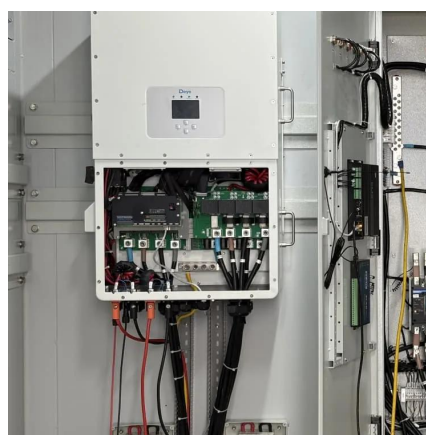

BESS Mobile Power Outdoor Power Supply: Your Ultimate Guide ...

From construction sites to disaster relief operations, BESS mobile power outdoor power supplies are redefining energy accessibility. As battery costs continue to drop (28% reduction since ...

[Request Quote](#)

[Waterproof LED Power Supplies and Transformers](#)

IP67 rated 12V and 24V DC LED Power Supplies to convert your high voltage AC power to low voltage DC power for outdoor LED lighting projects.

[Request Quote](#)