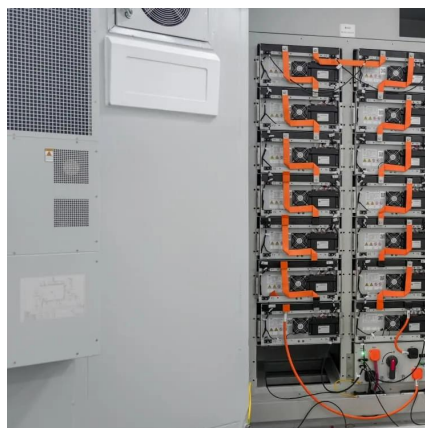

[Request Quote](#)

[BESS method for outdoor communication power supply](#)

Some BESS suppliers mandate uninterrupted power to maintain the operation of thermal management systems, ensuring battery temperatures remain within desired limits to minimize ...

[Request Quote](#)