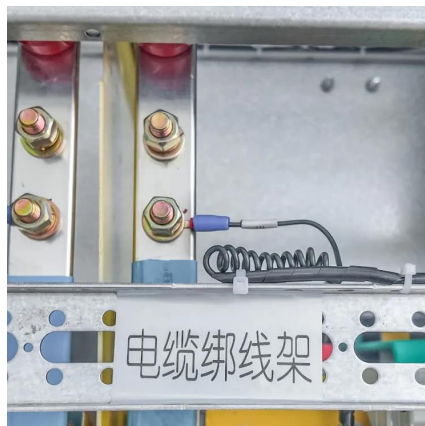

Energy Storage Systems

The E90 series of BESS' come standard with a 200-amp automatic transfer switch (ATS), Eaton un-interruptible power supplies, grid-forming and grid-following modes, plus ...

[Request Quote](#)

Top Manufacturer of Outdoor Enclosures, Telecom Cabinets & BESS

Our outdoor telecom cabinets and outdoor telecom enclosures are designed to house and protect telecommunications equipment in remote or exposed locations. Features include robust ...

[Request Quote](#)

Top Manufacturer of Outdoor Enclosures, Telecom Cabinets

Our outdoor telecom cabinets and outdoor telecom enclosures are designed to house and protect telecommunications equipment in remote or exposed locations. Features include robust ...

[Request Quote](#)