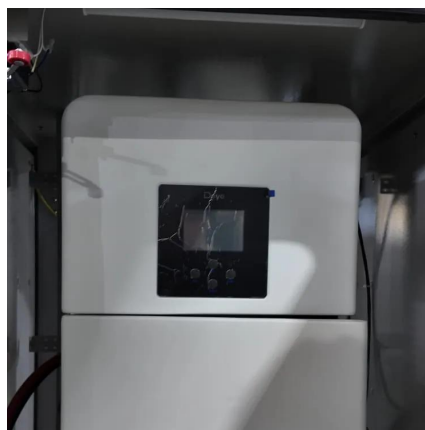

[Cabinet ...](#)

AZE's outdoor battery enclosures with air conditioners are ideal for applications where your expensive and sensitive network equipment is ...

[Request Quote](#)

[CATL 90KW/266KWH All-in-one Outdoor Cabinet BESS](#)

90KW/266KWH All-in-one Fully integrated Outdoor Cabinet BESS produced by catl Individual pricing for large scale projects and wholesale demands is available. ...

[Request Quote](#)