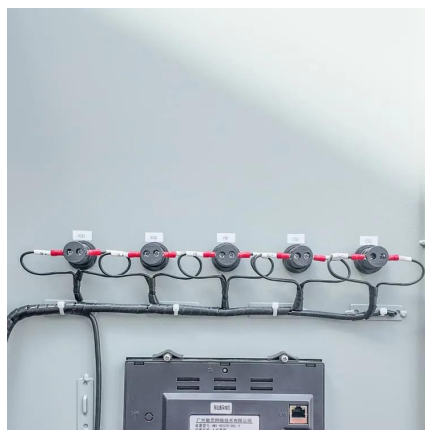

[Photovoltaic Energy ...](#)

It is suitable for scenarios such as communication base stations, edge computing, and microgrids. Its features include high protection, intelligent BMS/EMS system, diverse input and output ...

[Request Quote](#)