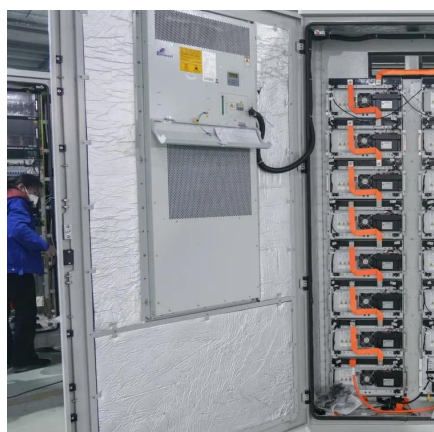

ENERGY BATTERY CABINET

New energy battery cabinet base station power generation equipment Base station energy cabinet: a highly integrated and intelligent hybrid power system that combines multi-input ...

[Request Quote](#)

Outdoor Photovoltaic Energy Cabinet, Base Station Energy ...

These cabinets are ideal for outdoor base stations in remote, mountainous, or desert regions, especially where grid power is absent, unstable, or costly. They are also used for border ...

[Request Quote](#)

Solar Battery Cabinet Equipment Enclosures for on-grid or off-grid

Our solar battery cabinet systems are storing Pylontech lithium-iron phosphate (LiFePO) batteries, in particular the US3000C rack mounted battery modules. We install these in a purpose built ...

[Request Quote](#)