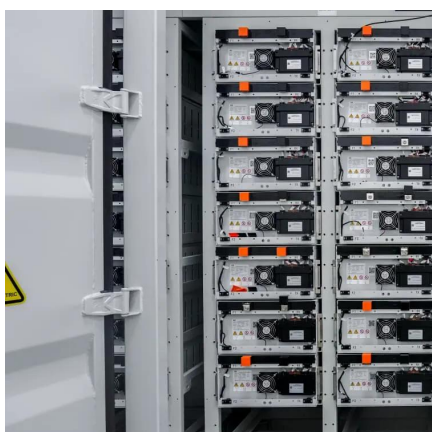

[Mission Critical Outdoor Telecom Cabinets nVent SCHROFF](#)

These cabinets are constructed using high-quality materials and fortified with secure locking mechanisms, tamper-evident seals, and intrusion detection systems to deter unauthorized entry.

[Request Quote](#)

[Outdoor Base Cabinets | Trex Outdoor Kitchens](#)

Our outdoor kitchen cabinets are highly durable, are virtually maintenance-free and are available in a number of styles and sizes, accommodating almost all outdoor appliances from grills to ...