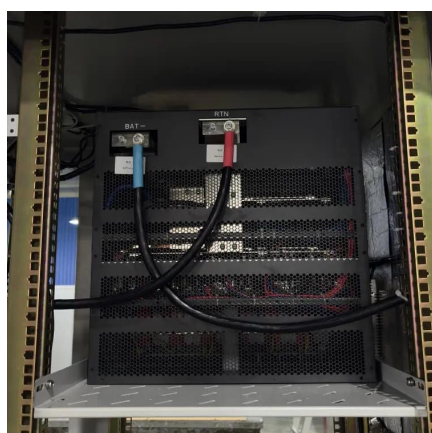

[Greenhouse Shade Cloth and Greenhouse](#)