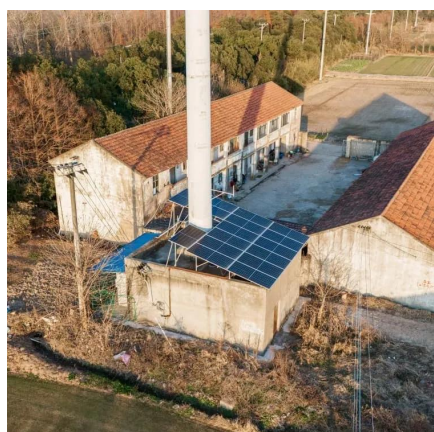

...

GrowSpan provides ideal greenhouse shading through tailored greenhouse shade cloth, greenhouse screen systems and greenhouse energy curtains.

[Request Quote](#)

Shade Systems - Stuppy Greenhouse

We supply top-quality greenhouses and cutting-edge hydronic heat systems, plus all of the equipment you need. Our structures are precisely engineered and customized to meet ...

[Request Quote](#)

Curtains

Curtains are an integral part of the total greenhouse system and the VRE Shade & Save™ Systems are the industry leader with more than 40+ ...

[Request Quote](#)