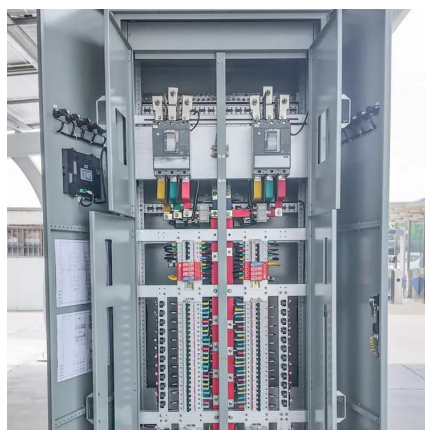

[Champion Power Equipment 2500-Watt Dual Fuel ...](#)

Buy Champion Power Equipment 2500-Watt Dual Fuel Ultralight Portable ...

[Request Quote](#)

Dual Fuel Portable , Westinghouse