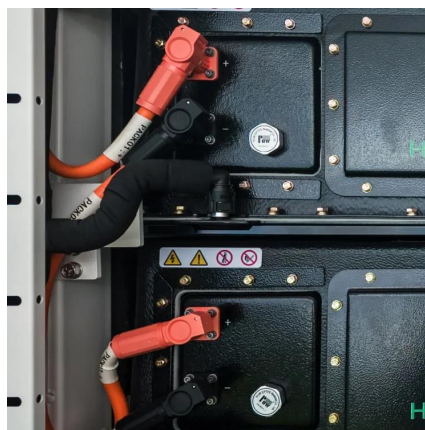

Huijue's Outdoor Base Station Cabinet series is purpose-built for telecommunication operators, energy providers, and industrial integrators, offering mechanical strength, climate control, and ...

[Request Quote](#)

[Outdoor Power Cabinet , Power Cabinet , NPX06-H1 , LongXing](#)

LongXing outdoor power cabinet provides flexible size options, offers the ideal enclosure solution to build the whole base station inside.

[Request Quote](#)