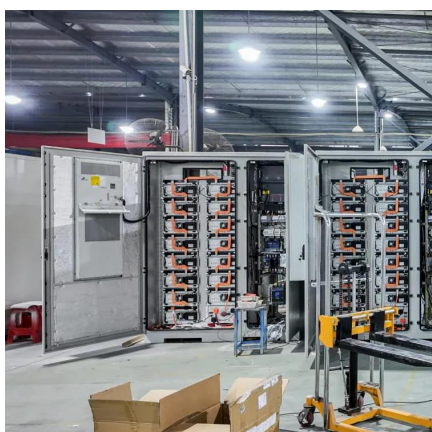

[Mission Critical Outdoor Telecom Cabinets](#) [_nVent SCHROFF](#)

Effective outdoor cabinet system integration is crucial for maintaining the reliability and performance of critical emergency infrastructure at base stations. To ensure optimal ...

[Request Quote](#)