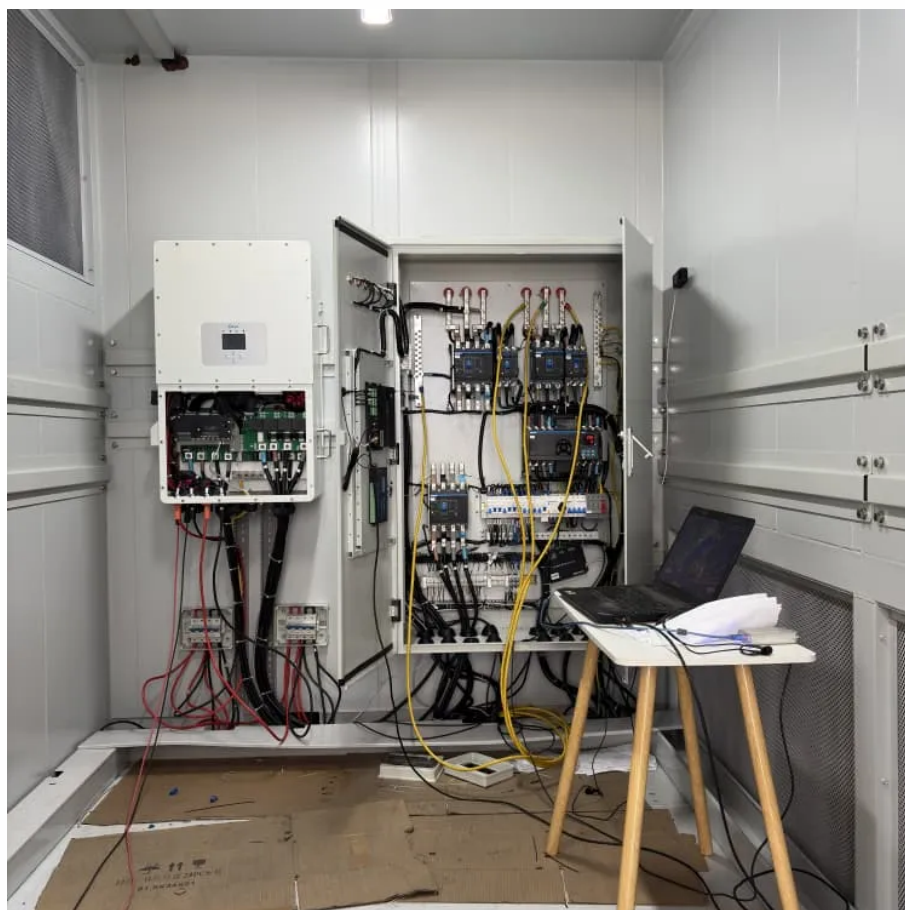

New Zealand outdoor base station integrated cabinet

New Zealand outdoor base station integrated cabinet

[27U outdoor floor-standing single-compartment cabinet](#)

The cabinet is shipped fully assembled. Customers only need to secure the cabinet using the bottom mounting holes and install equipment in the reserved equipment space.

[Request Quote](#)

[IP55 Weatherproof Enclosures , IP55 Outdoor Aluminum ...](#)

Outdoor integrated cabinet is well suited for power equipment, batteries, telecom gear, all integrated into a robust, economical package. The cabinet contains internal mounting rails, ...

[Request Quote](#)

Outdoor Photovoltaic Energy Cabinet, Base Station Energy ...

An Outdoor Photovoltaic Energy Cabinet is a fully integrated, weatherproof power solution combining solar generation, lithium battery storage, inverter, and EMS in a single cabinet. It ...

[Request Quote](#)

Outdoor Integrated Telecom Cabinet for Base Stations & Nodes

Durable outdoor integrated telecom cabinet for base stations and data nodes. Provides reliable protection and efficient housing in harsh environments.