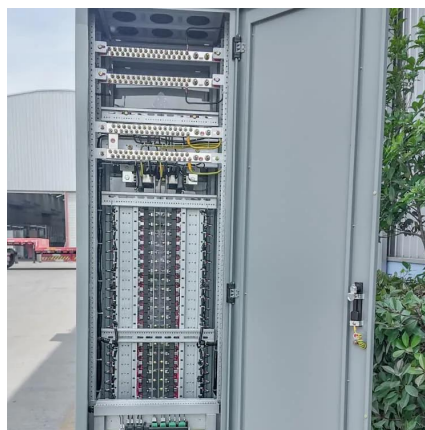

I was searching on this link before finding this answer. I did not find the solution in the link because I was looking for "newline" or "new line" instead of "line feed".

[Request Quote](#)

[UPS Battery Cabinet Upgrade, Retrofit, Replacement](#)

If your current UPS battery cabinet cannot store the larger batteries needed for the upgrade, a new or retrofitted cabinet/rack will be required. Mitsubishi Electric can help you choose the ...

[Request Quote](#)