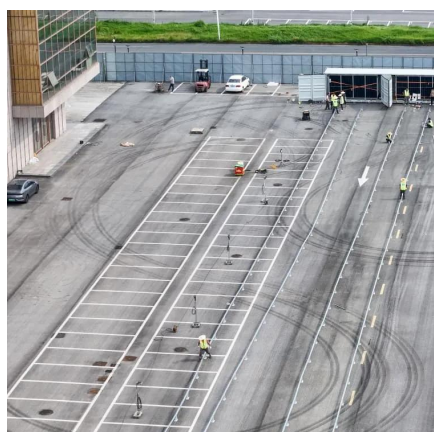

[ASSESSING THE COMPLEMENTARITY OF WIND AND](#)

Emerging markets in Africa and Latin America are adopting mobile container solutions for rapid electrification, with typical payback periods of 3-5 years. Major projects now deploy clusters of ...

[Request Quote](#)