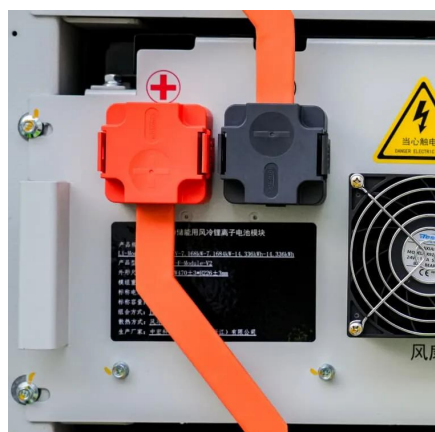

[Request Quote](#)

X-Sense Smart Smoke Detectors with SBS50 Base Station, Wi-Fi ...

Upgrade your home safety with X-Sense Smart Smoke Detector. Wireless, interconnected, and app-compatible!

[Request Quote](#)

Eartec HUB Mini Duplex Base with Rechargeable ...

Take your communication to the next level with the HUB Mini Duplex Base, a groundbreaking device that redefines portable ...

[Request Quote](#)

Amazon : Wifi Base Station

[Request Quote](#)

EZVIZ EZMINTRPB1G8 Mini Trooper Base Station with Wireless ...

Mini Trooper can now be controlled by Alexa through Echo Show. Simply ask her to show you the baby's room, the backyard, or anywhere you have an EZVIZ camera.