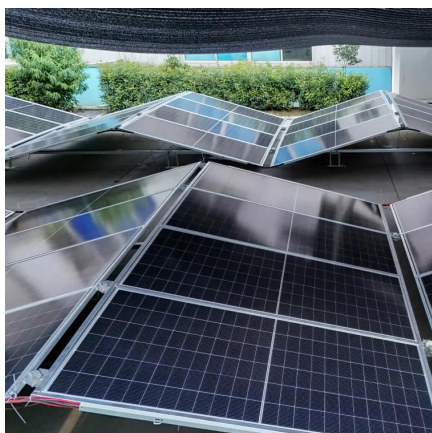

Mbabane portable power supply price

[MBABANE PORTABLE ENERGY STORAGE BOX ...](#)

Asia-Pacific represents the fastest-growing region at 50% CAGR, with manufacturing scale reducing system prices by 20% annually. Emerging markets in Africa and Latin America are ...

[Request Quote](#)

[MBABANE LITHIUM ENERGY STORAGE POWER SUPPLY ...](#)

This 500W portable portable station is BS500 model, which is a multi-functional emergency energy storage power supply, using UL authoritative automotive power cell and efficient S ...

[Request Quote](#)