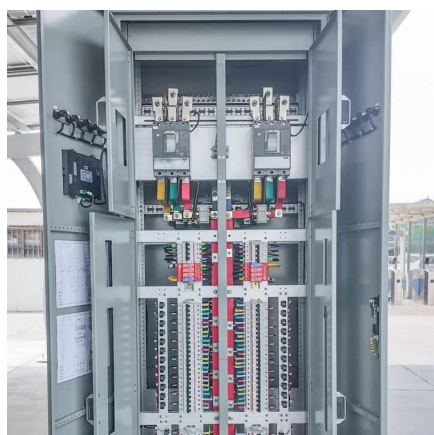

[Builders](#)

Shop Inverters and UPS Online or Locate Your Nearest Builders Warehouse Store. Reliable Delivery Easy Returns Many Ways to Pay!

[Request Quote](#)