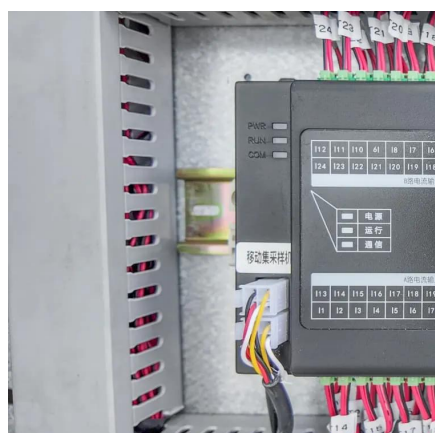

[mbabane smart inverter price , etrailer](#)

Explore our collection of mbabane smart inverter price to find the perfect solution and get back to adventuring!

[Request Quote](#)

[Inverters and UPS Solutions at Builders .](#)