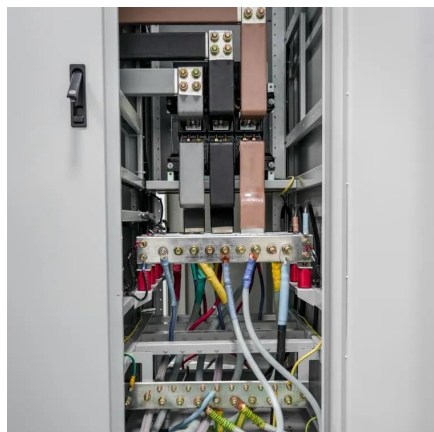

[Malaysia , K-HOME](#)

K-HOME folding container houses are very easy to transport and assemble. From the beginning to the end of installation, three ordinary workers only need less than half an hour.

[Request Quote](#)