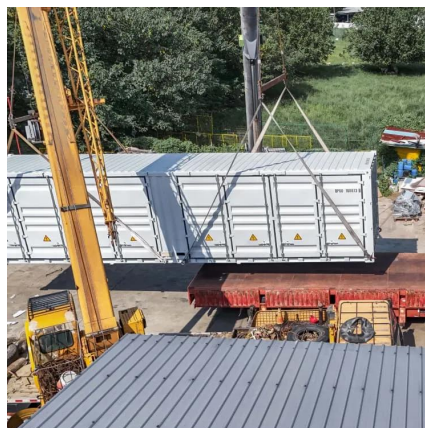

Myanmar Earthquake Rescue: The Key Role and Advantages of Folding

...

Folding boxes can be folded into a thinner shape when not in use, greatly reducing the storage and transportation space occupied. For example, some folding containers are only ...

[Request Quote](#)