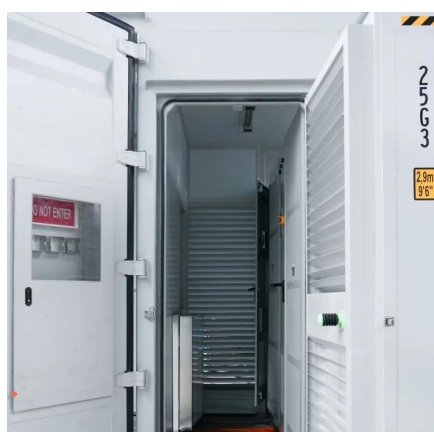

folding container house malaysia

Successfully utilized in Sabah, Malaysia, to protect survivors from aftershocks and extreme weather. Critical Infrastructure Restoration Mobile Medical Facilities: Pre-equipped ...

[Request Quote](#)

X-Type Folding : Fast & Easy Setup in 8 Minutes , Ideal for ...

In this video, discover how quickly and easily the X-Type Folding Container can be set up in under 8 minutes by just 2 workers.

[Request Quote](#)