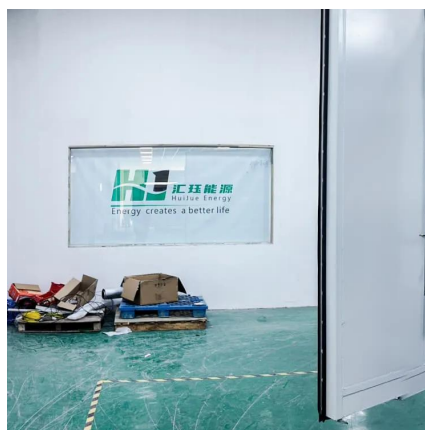

low adjective

Definition of low adjective in Oxford Advanced Learner's Dictionary. Meaning, pronunciation, picture, example sentences, grammar, usage notes, synonyms and more.

[Request Quote](#)

Folding Container Homes: The Future of