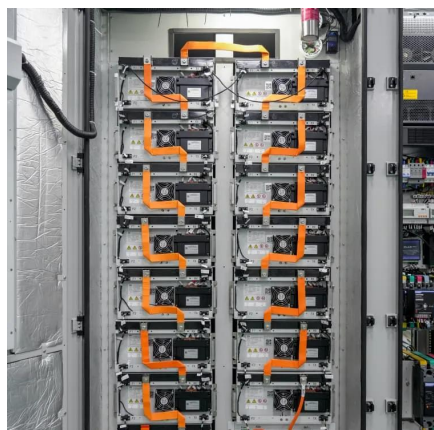

LOW definition in American English , Collins English Dictionary

You can use low to indicate that something is small in amount or that it is at the bottom of a particular scale. You can use phrases such as in the low 80s to indicate that a number or level ...

[LOW Definition & Meaning , Dictionary](#)

LOW definition: situated, placed, or occurring not far above the ground, floor, or base. See examples of low used in a sentence.

[Request Quote](#)