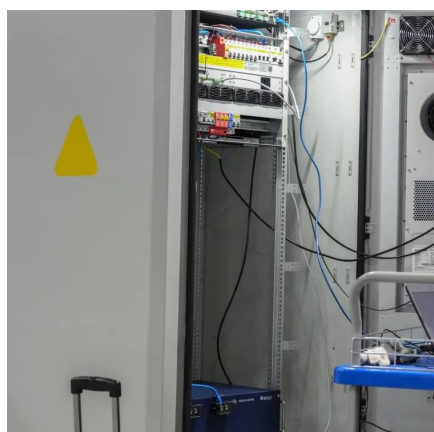

A folding container office is a type of portable folding office cabin widely used in various settings, including temporary housing solutions, remote ...

[Request Quote](#)