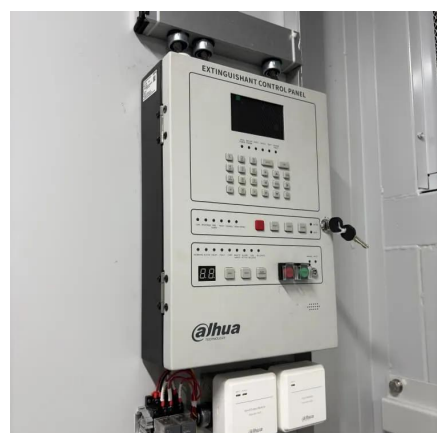

Lifepo4 Bess Indoor/Outdoor Mobile Communication Base Station Power

This product has acquired the relevant product qualification (s)/license (s) of certain applicable country/countries. View more.

[Request Quote](#)

Reliable Mobile Power Solutions for