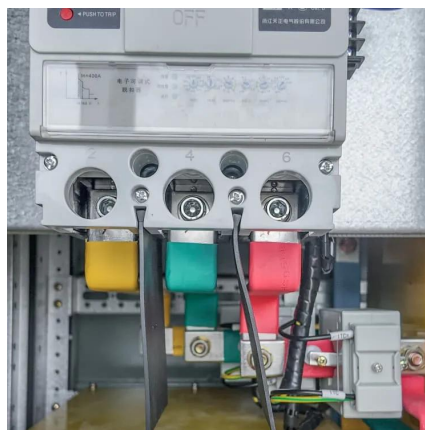

[Request Quote](#)

Land Mobile Radio

The unit consists of internal 2 x 500W power supplies wired in N+1 redundancy to provide continuance of operation in case one power supply ...

[Request Quote](#)

[CATL 90KW/266KWH All-in-one Outdoor Cabinet ...](#)