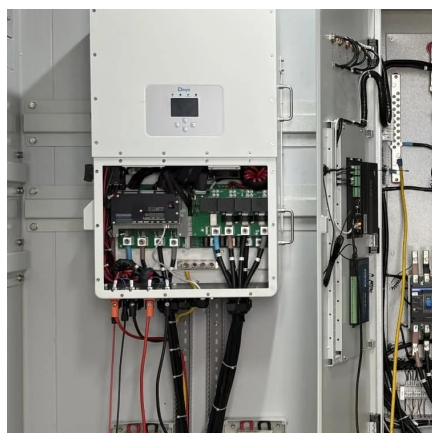

Land Mobile Radio