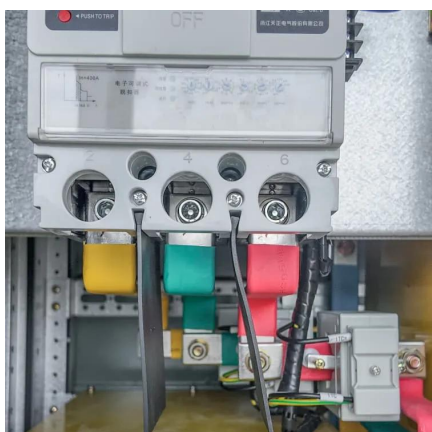

Amazon : Portable Emergency Power

Portable Power Station 56000mAh, 179.2Wh
LiFePO4 Battery Backup w/ 2 300W (Peak 600W)
AC Outlets, 1.5hrs Fast Charging, Power Bank for Hurricane Emergency/Outdoor ...

[Request Quote](#)