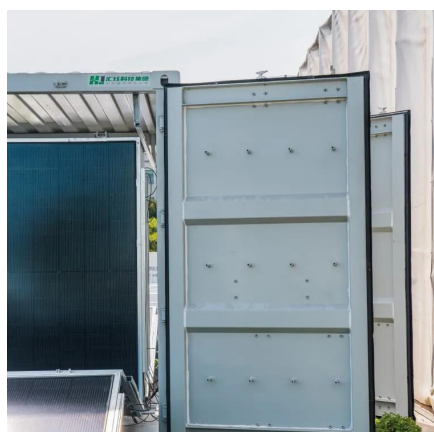

[Samlex 12060-M Base Station Radio Cabinet](#)

Samlex 12060-M provides a cover for your Motorola XPR 2500, CM200, CM300, and TLK 150 series radio and the AC power supply

[Request Quote](#)