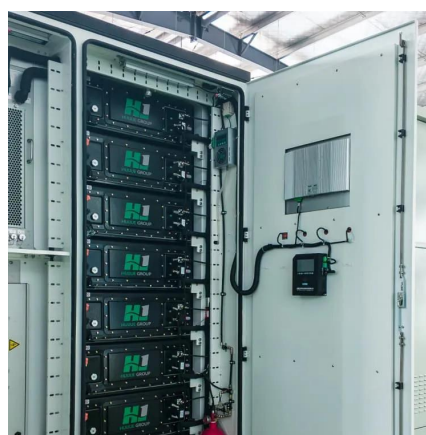

[Request Quote](#)

[Samlex 12430-M Base Station Radio Cabinets](#)

Designed to accommodate brands like Motorola, Kenwood, Vertex, ICOM, ...

[Request Quote](#)

Base Station Cabinets

In Stock, Ready to Ship! Base Station Cabinets to convert mobile radios into desktop base stations.