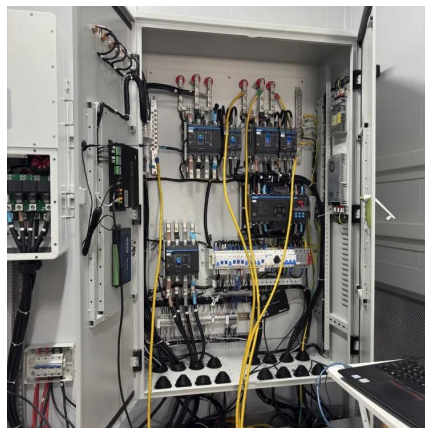

[Request Quote](#)

[Samlex 12430-M Base Station Radio Cabinets](#)

Designed to accommodate brands like Motorola, Kenwood, Vertex, ICOM, Harris, and more, these cabinets are versatile enough to fit your preferred radio and Samlex America power ...

[Request Quote](#)